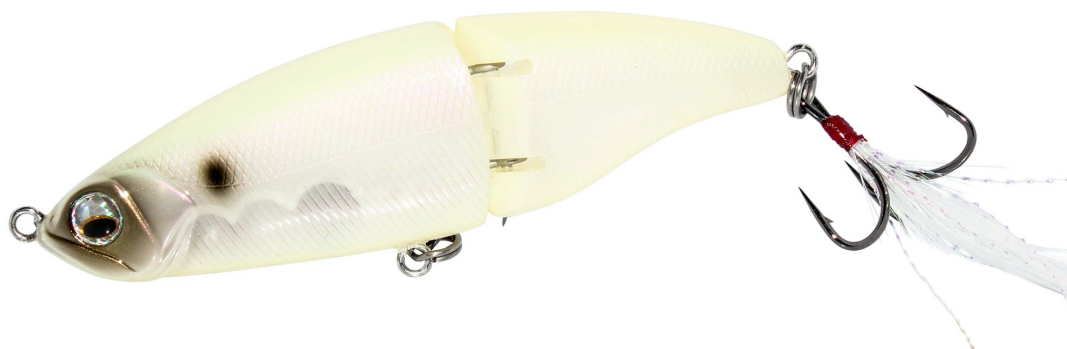

PRODUCT SPECS

Length: 100mm or 4.0in Long

Weight: 7/8oz

Hook Size: #2 (both front and back)

Ghost Bone Shad 28

Chrome Threadfin 40

Spanish Bone 39

Ghost Hot Herring 36