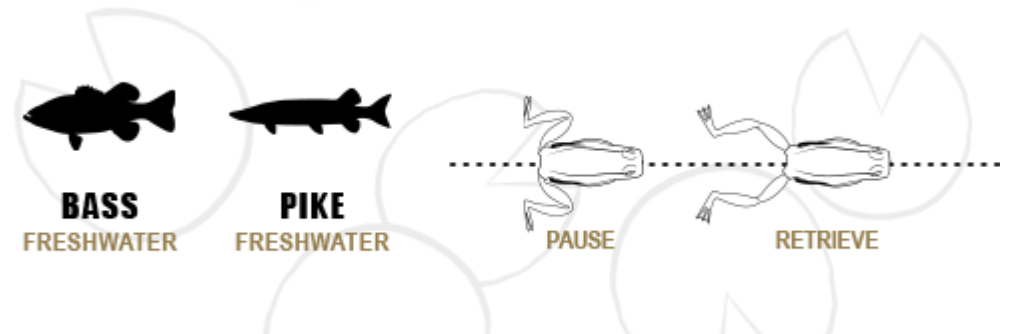

PRODUCT SPECIFICATIONS

LENGTH: 2.25 inches & 1.75 inches
WEIGHT: 1/2oz & 1/4oz